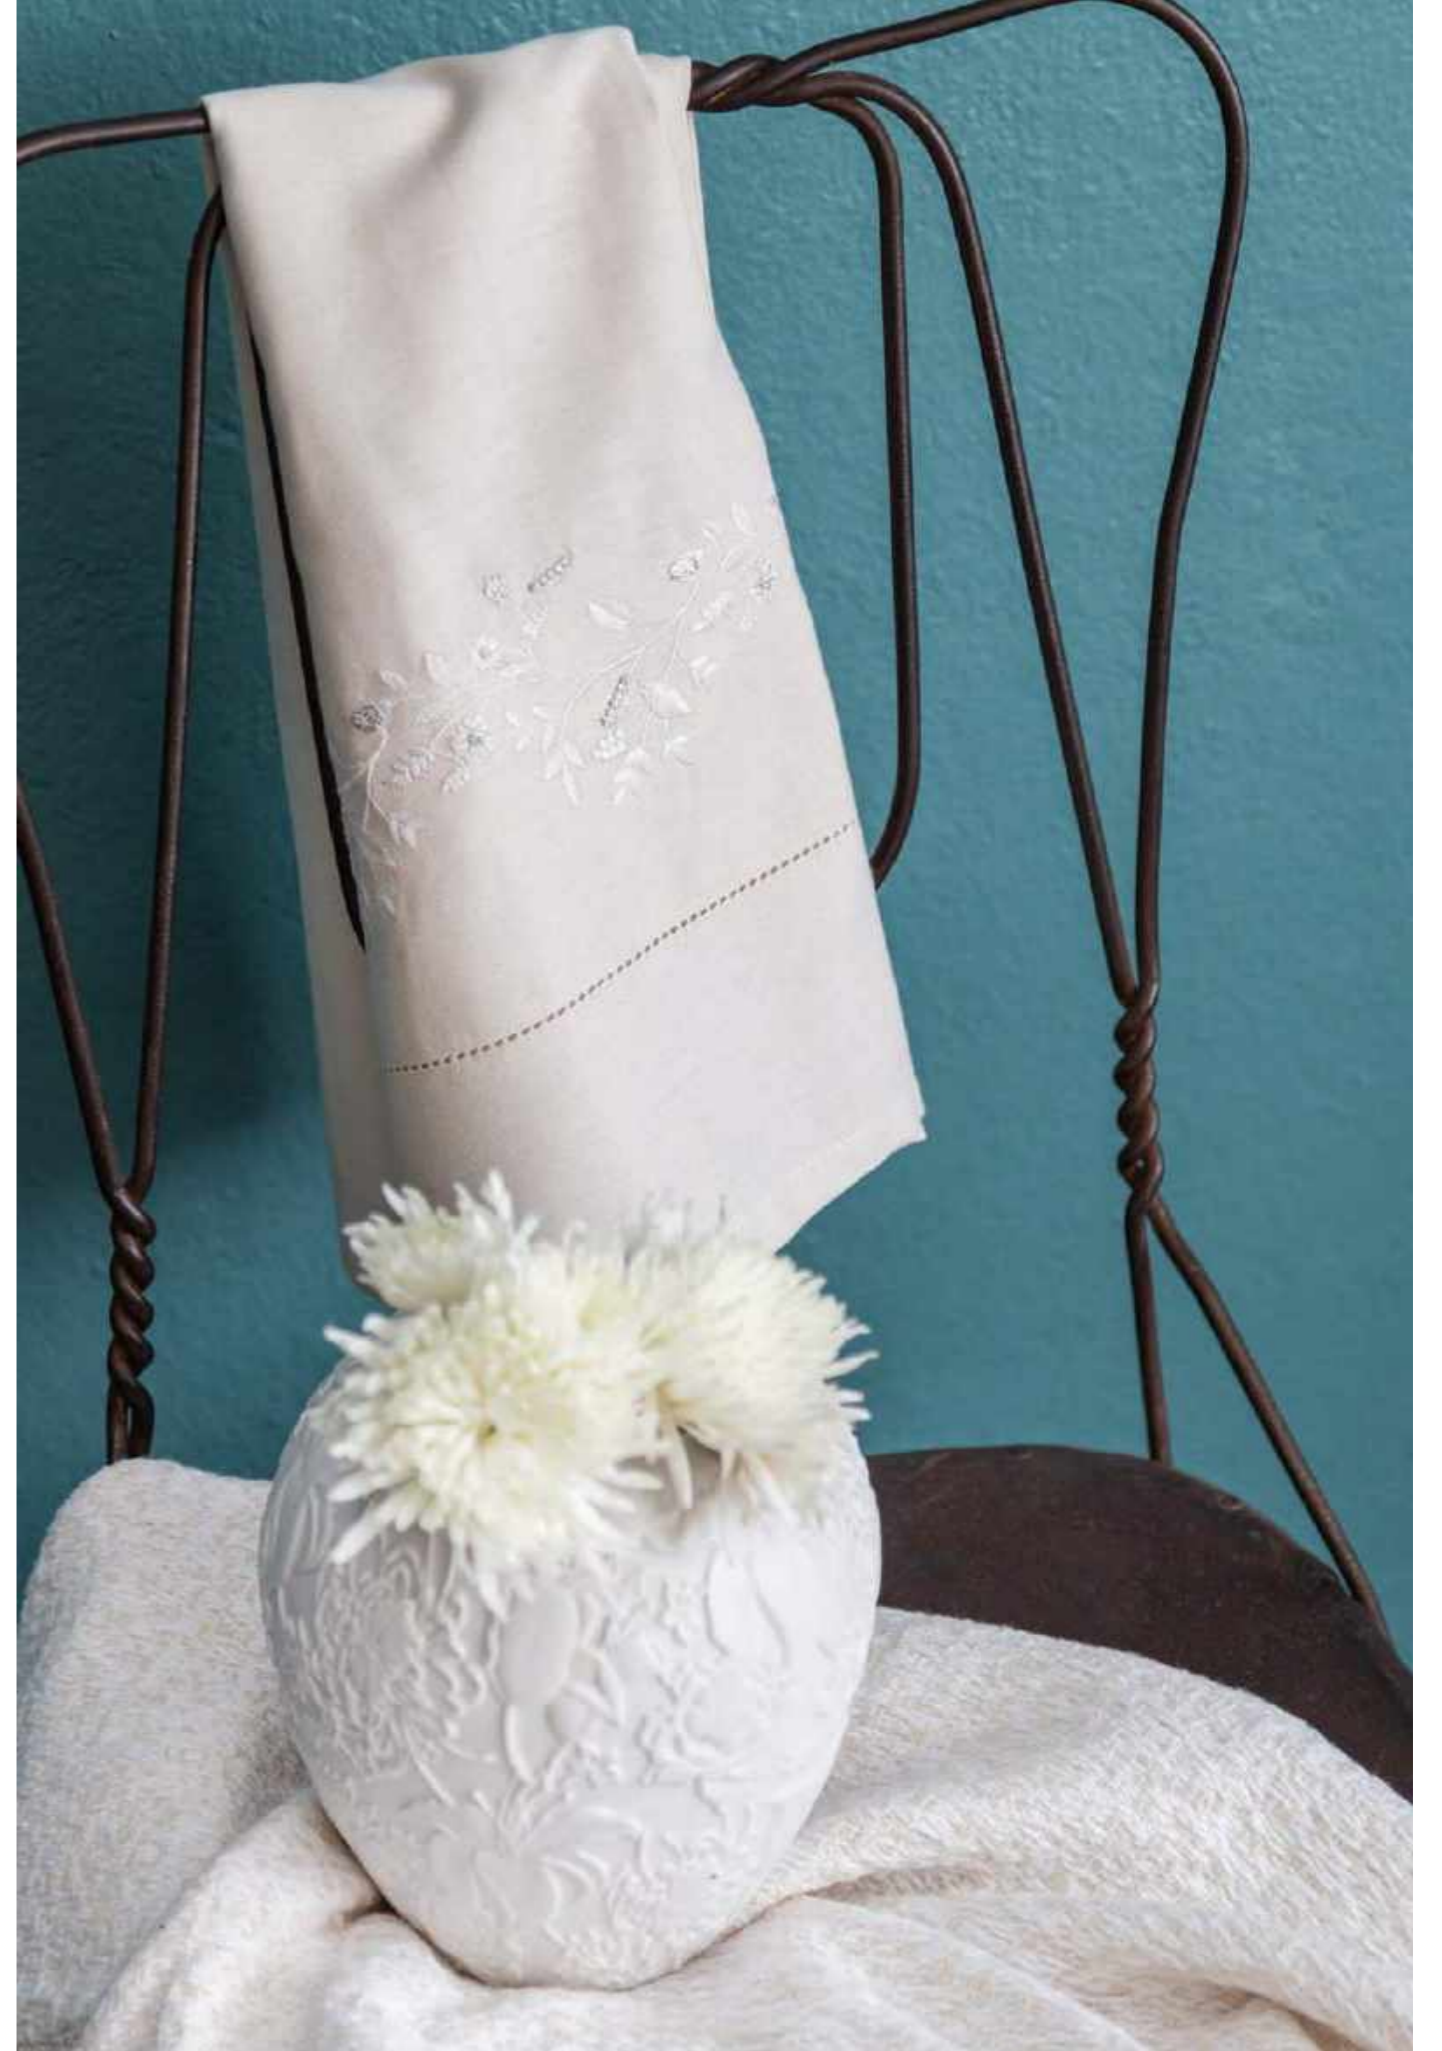

REAL LIFE BEGINS WHERE
TALENTED HANDS MEET PASSION

*Gerçek hayat tutkunun
yetenekli ellerle buluştuğu yerde başlar*