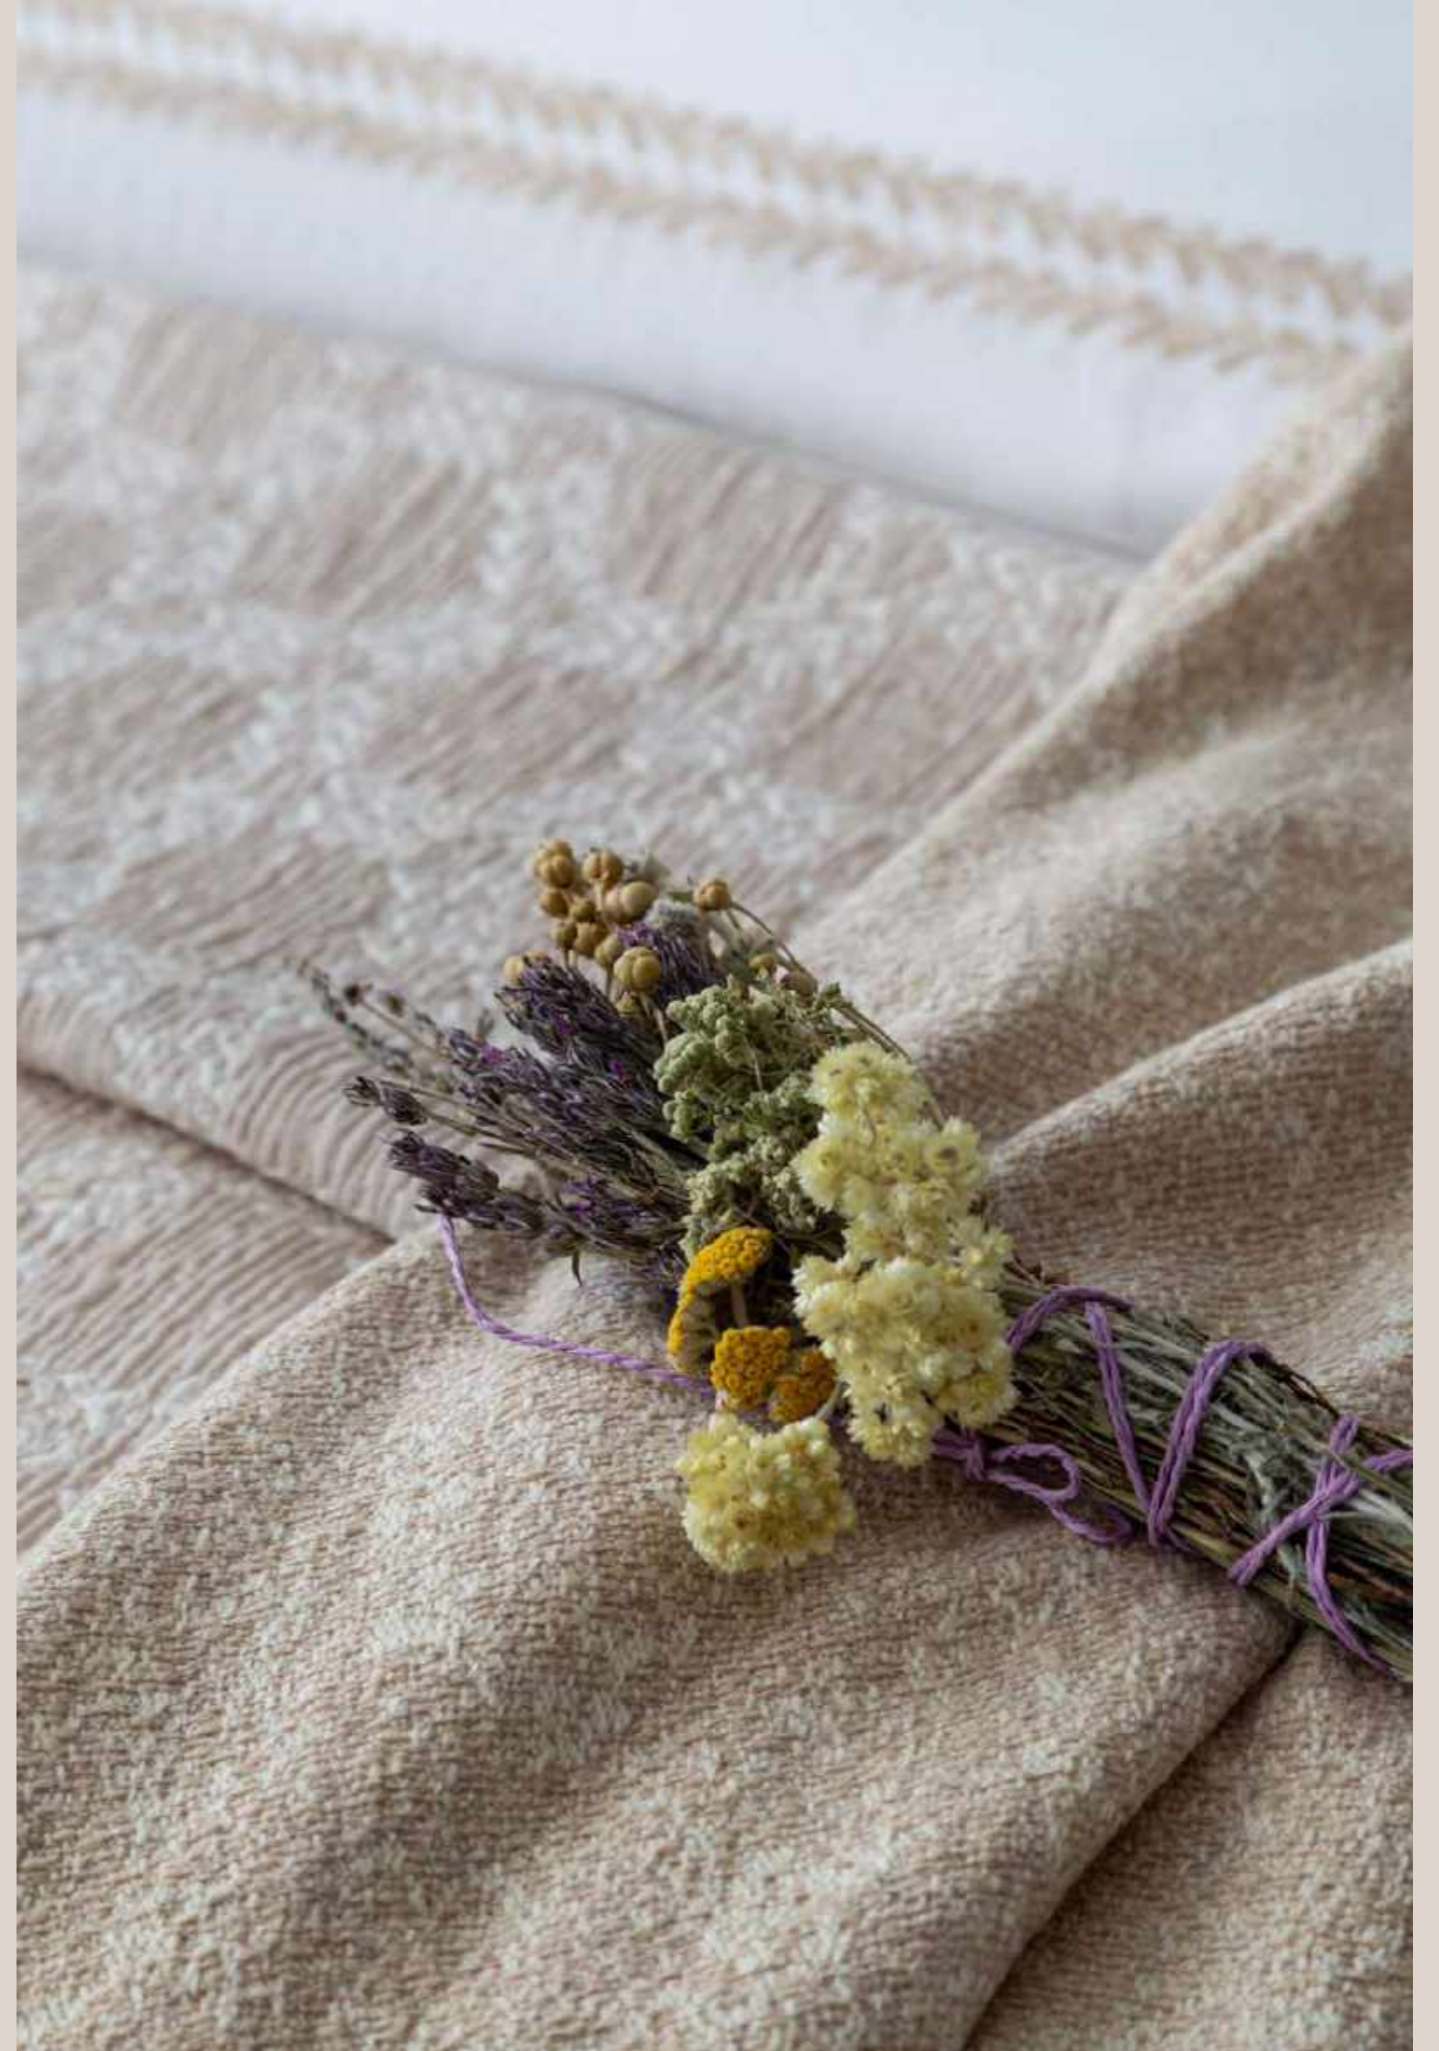

TIMELESS PRIME

by

APRICITAS

PASSION HAS BECOME A
TRADITION AROUND HERE.

*Tutku buralarda
gelenek olmaya başladı.*