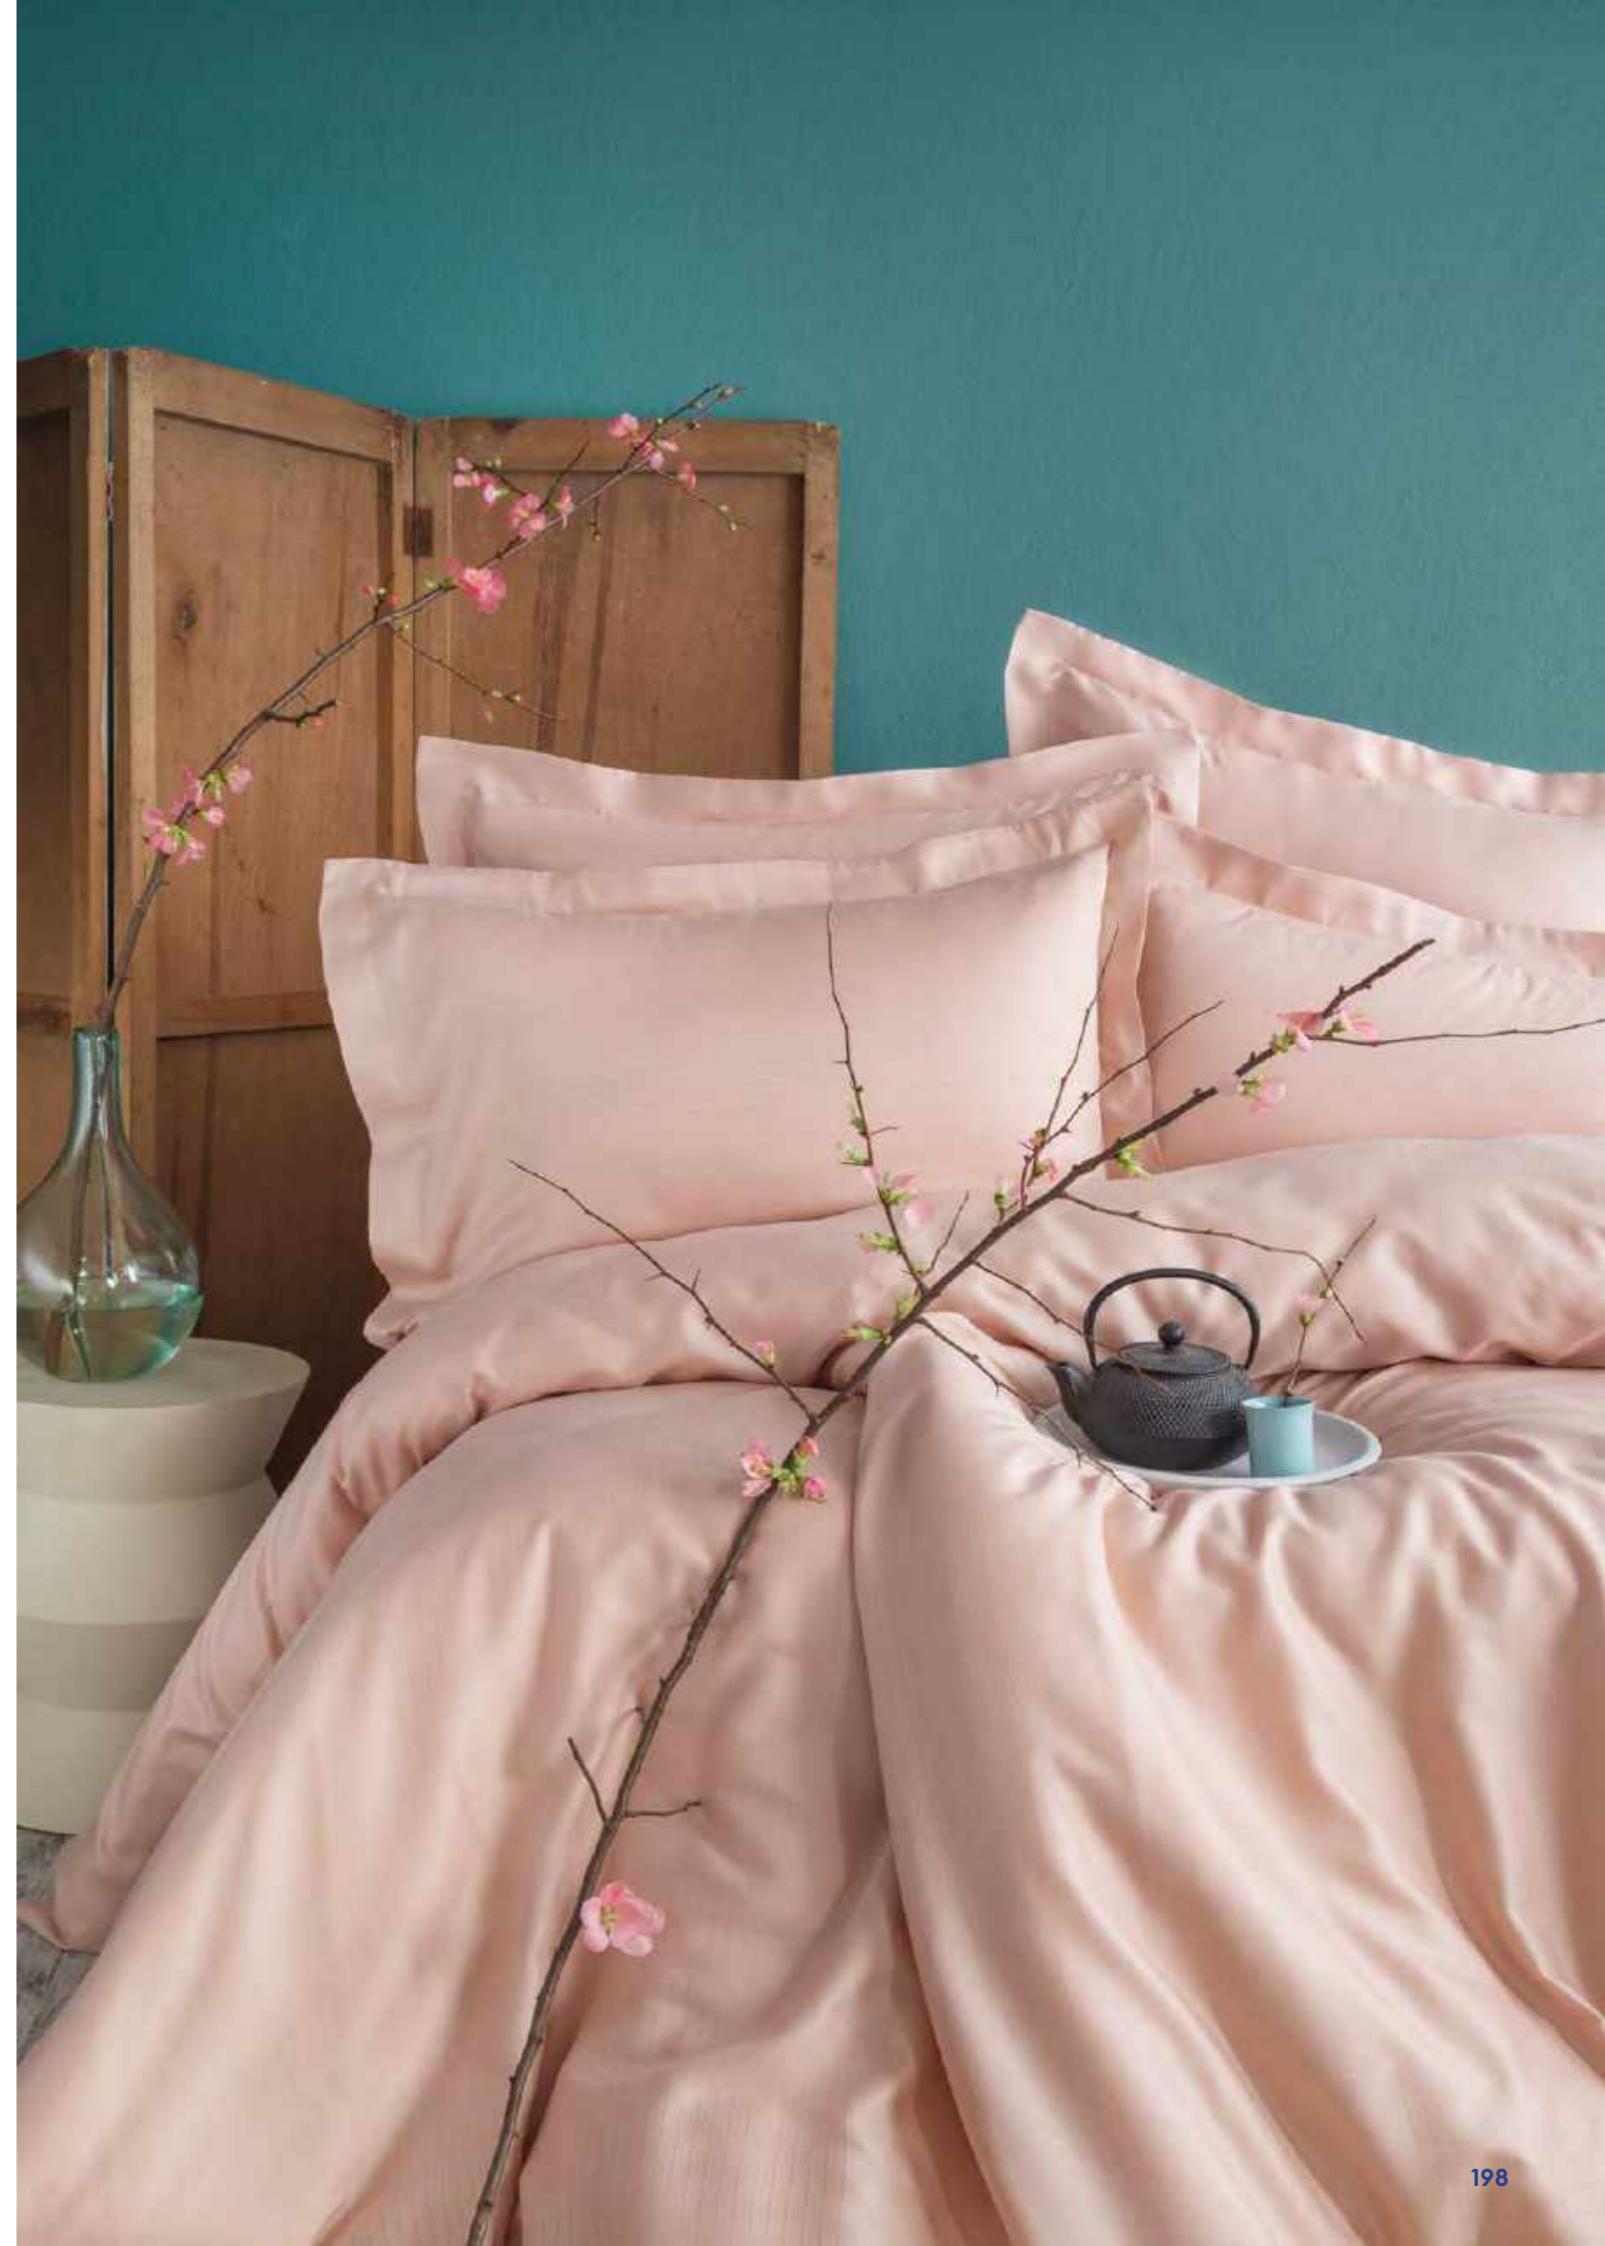

ELLIE
SERIES - BLUSH

The silky touch of
pure nature

*Doğa'nın ipeksi
dokunuşu*