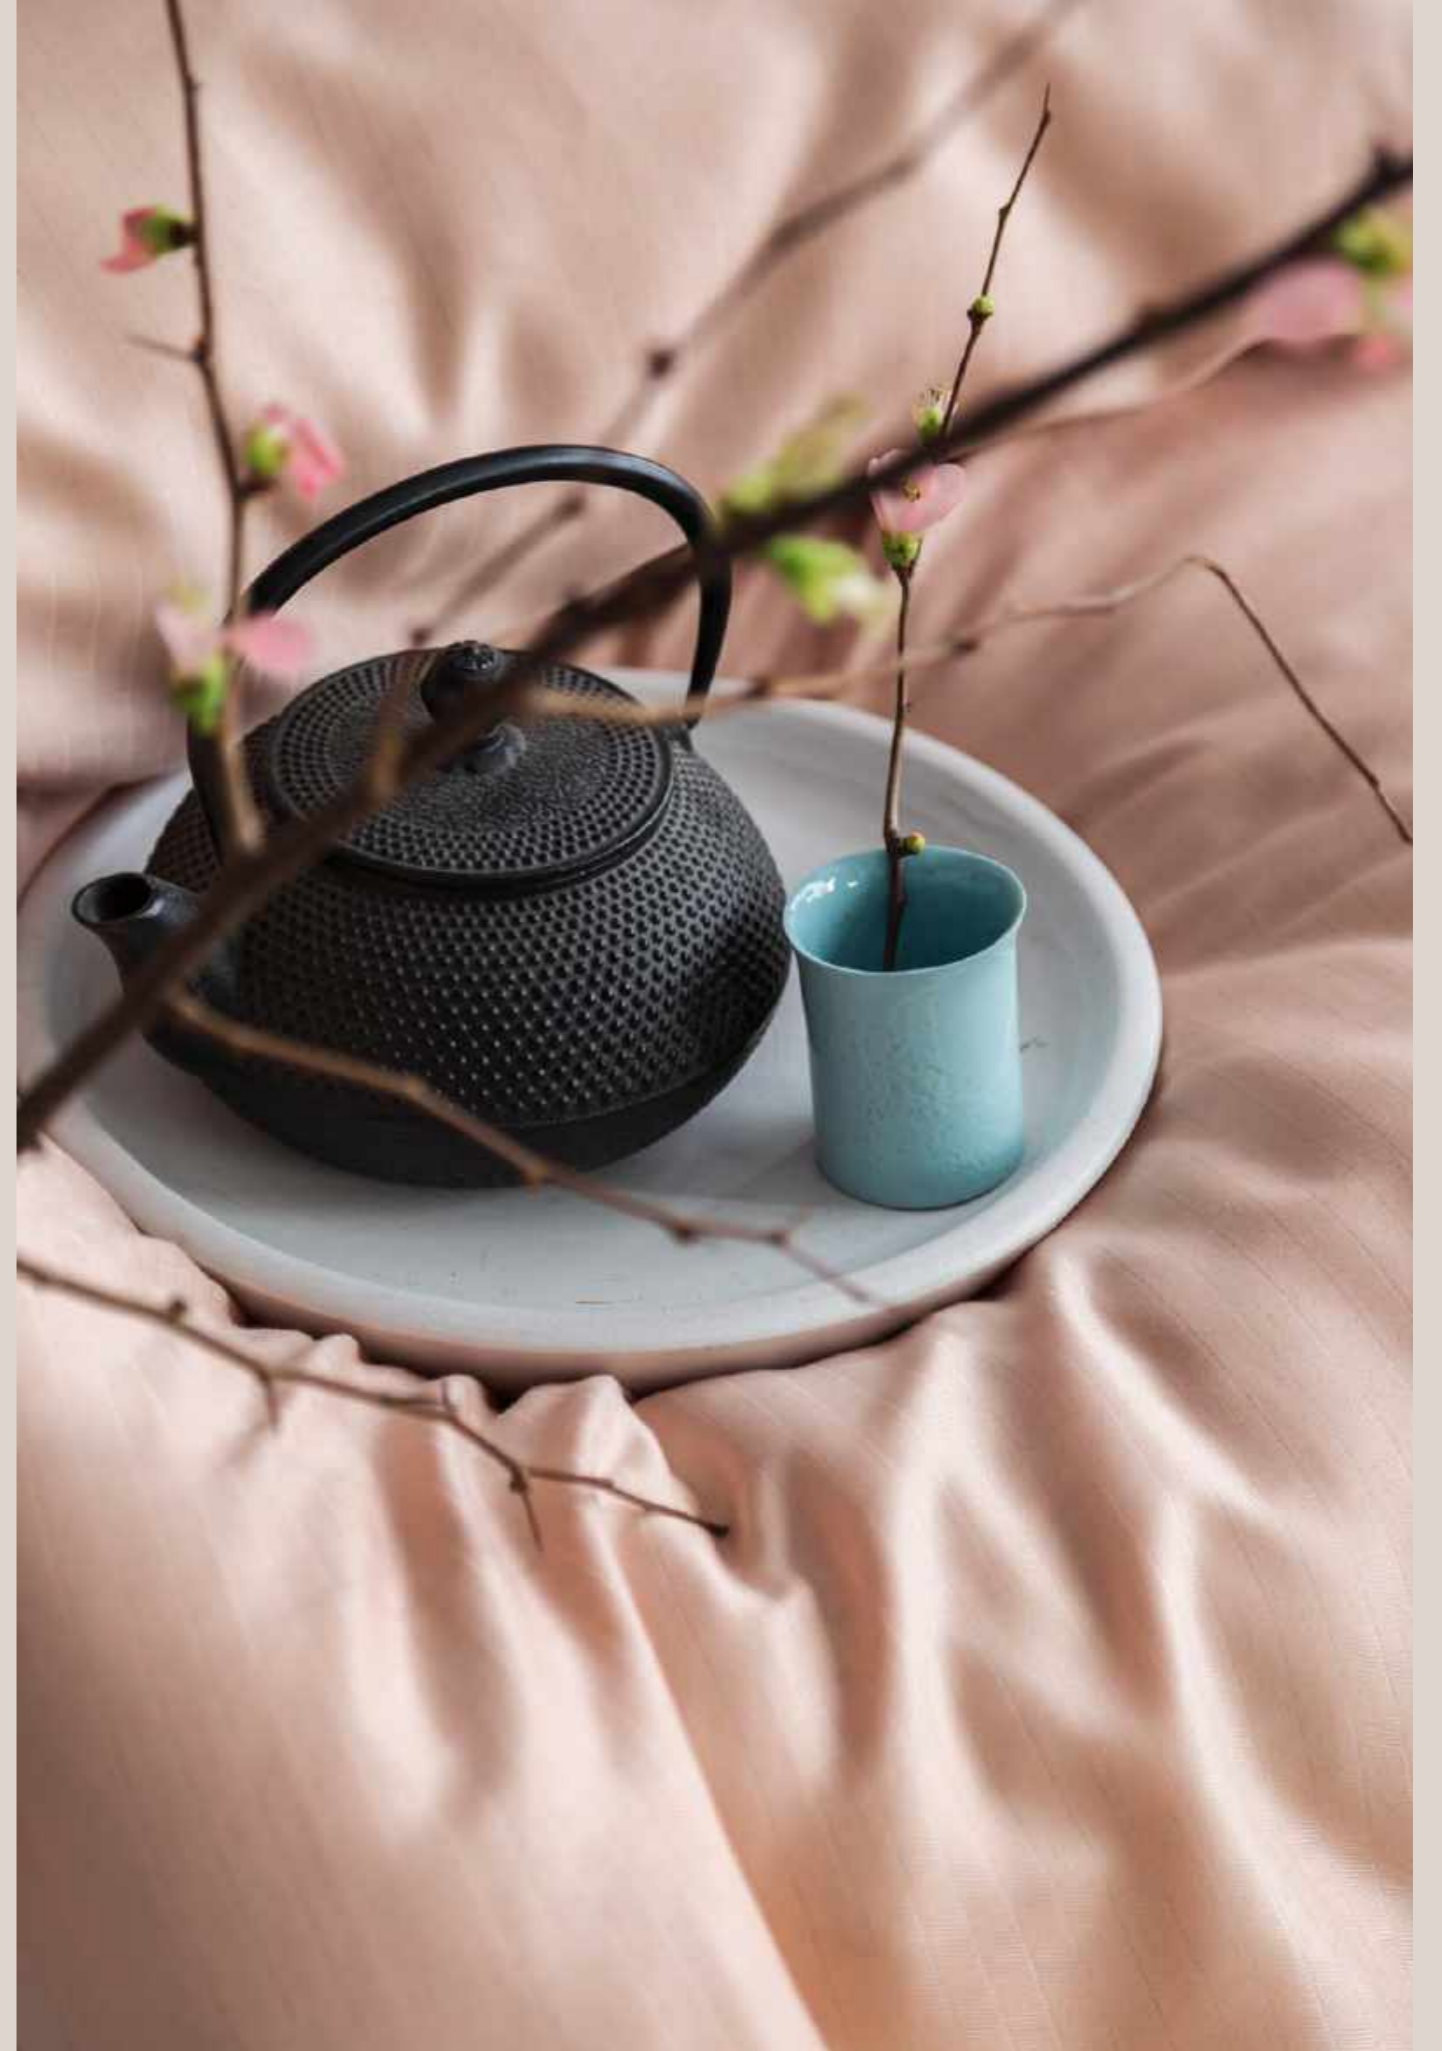

SOFT TOUCH

by

APRICITAS

SMOOTH LIKE THE SUMMER BREEZE
HIGH LIKE THE MIGHTY SKY
FORGIVING LIKE A MOTHER
EXCEPTIONAL LIKE YOU

*Yaz esintisi gibi yumuşacak,
Gökler kadar havada.
Bir anne gibi insaf dolu,
Sizler gibi istisnai.*