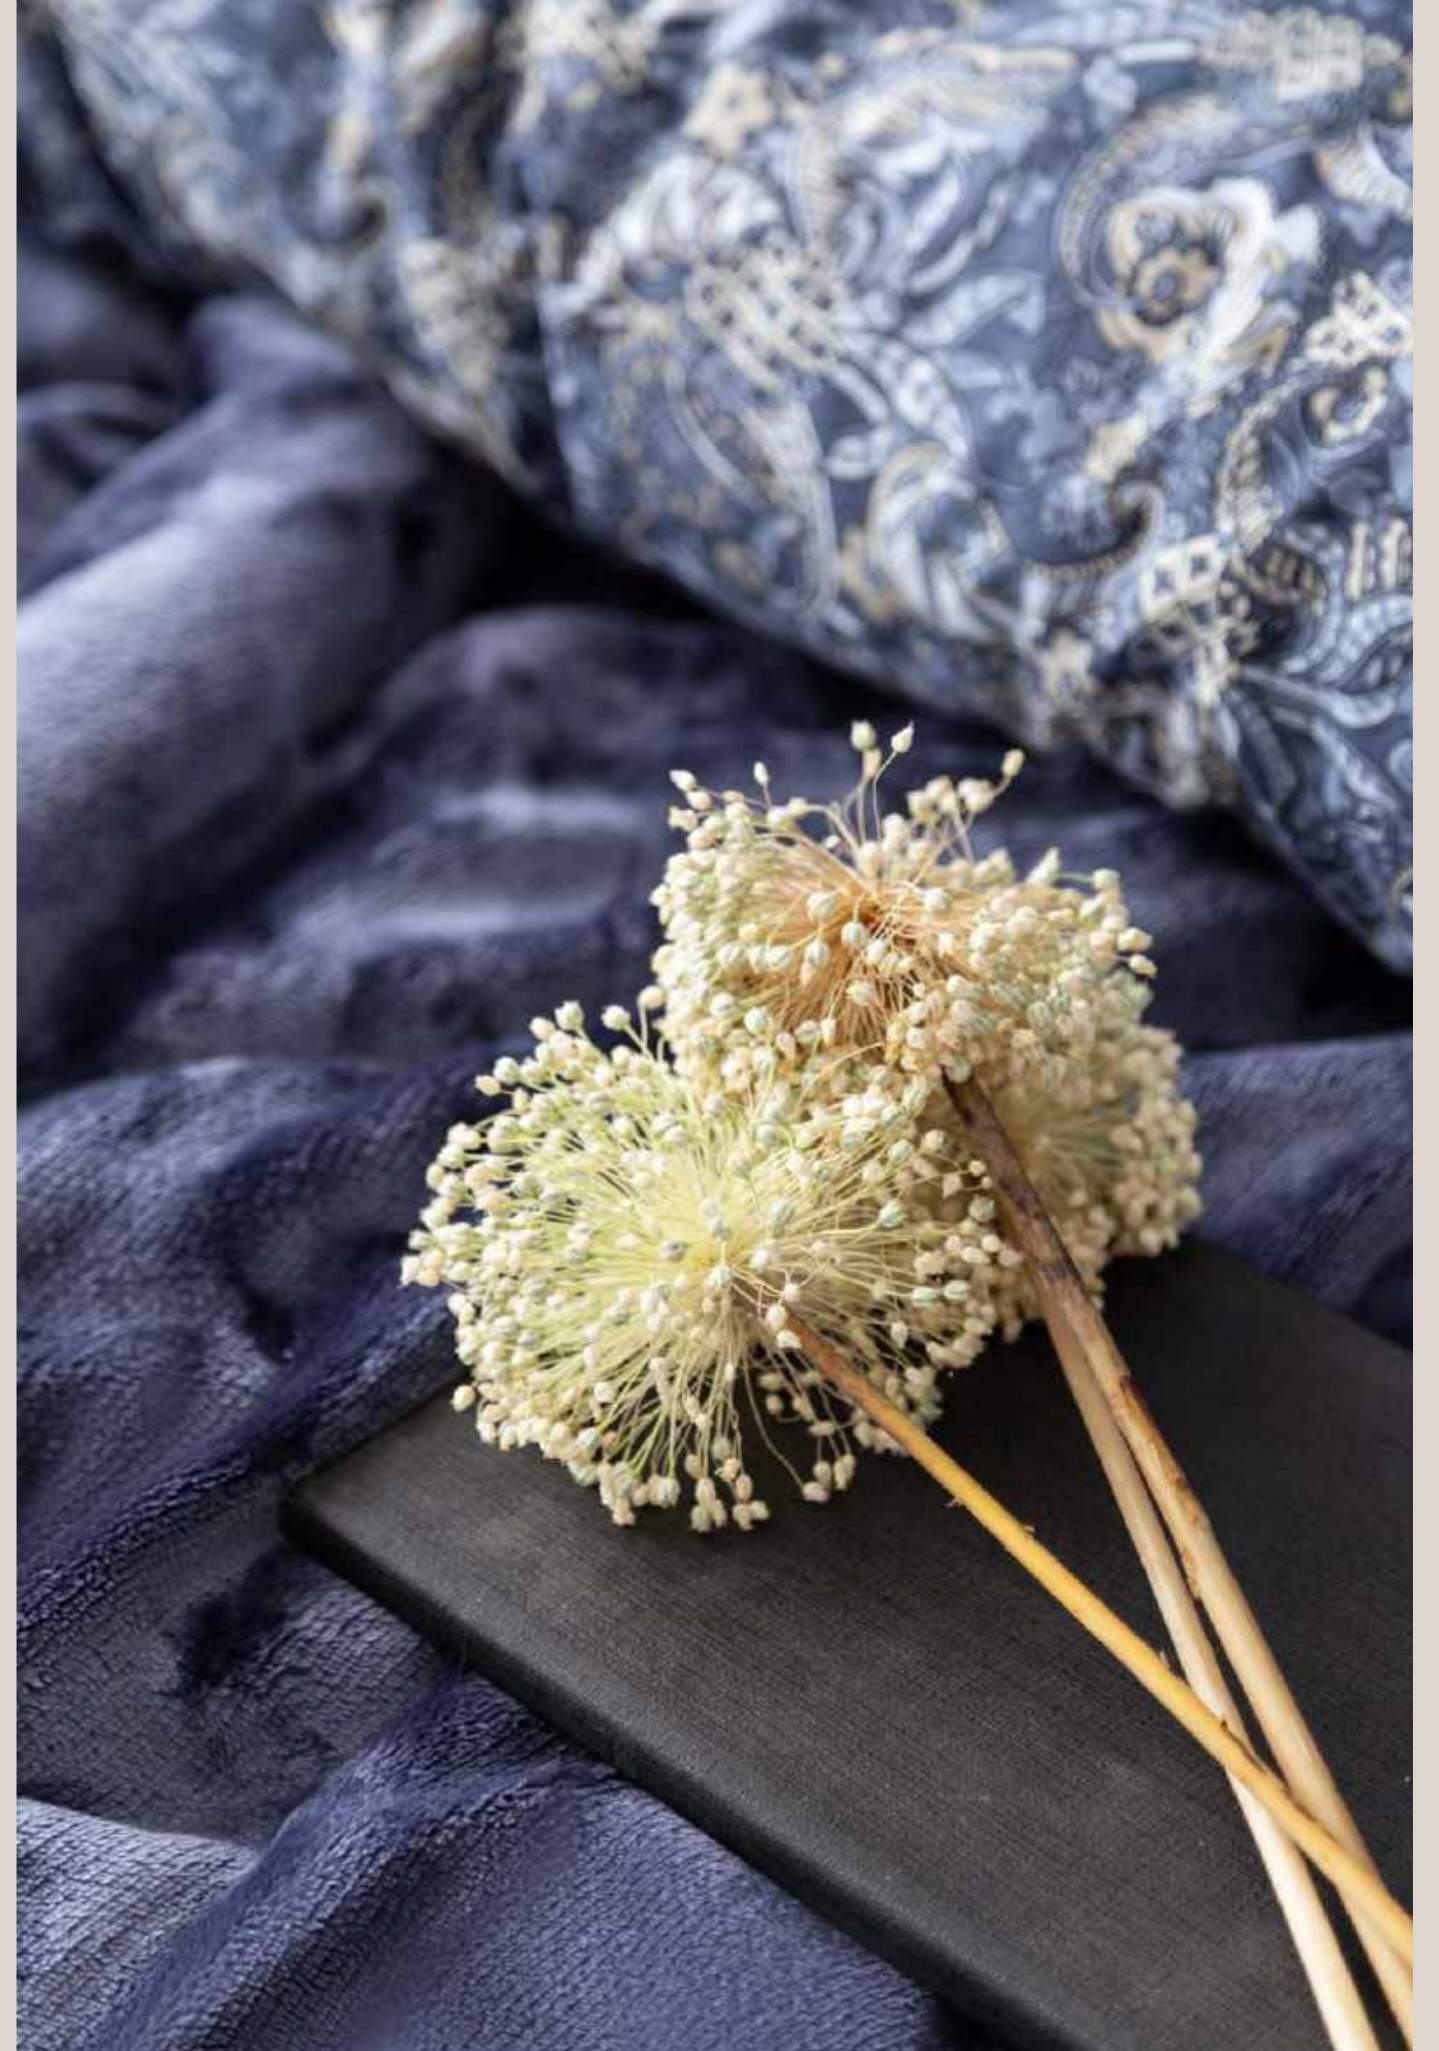

MY TOUCH
by
APRICITAS

WINTER WITH A
TOUCH OF FALL.

Kış, biraz da sonbahar.