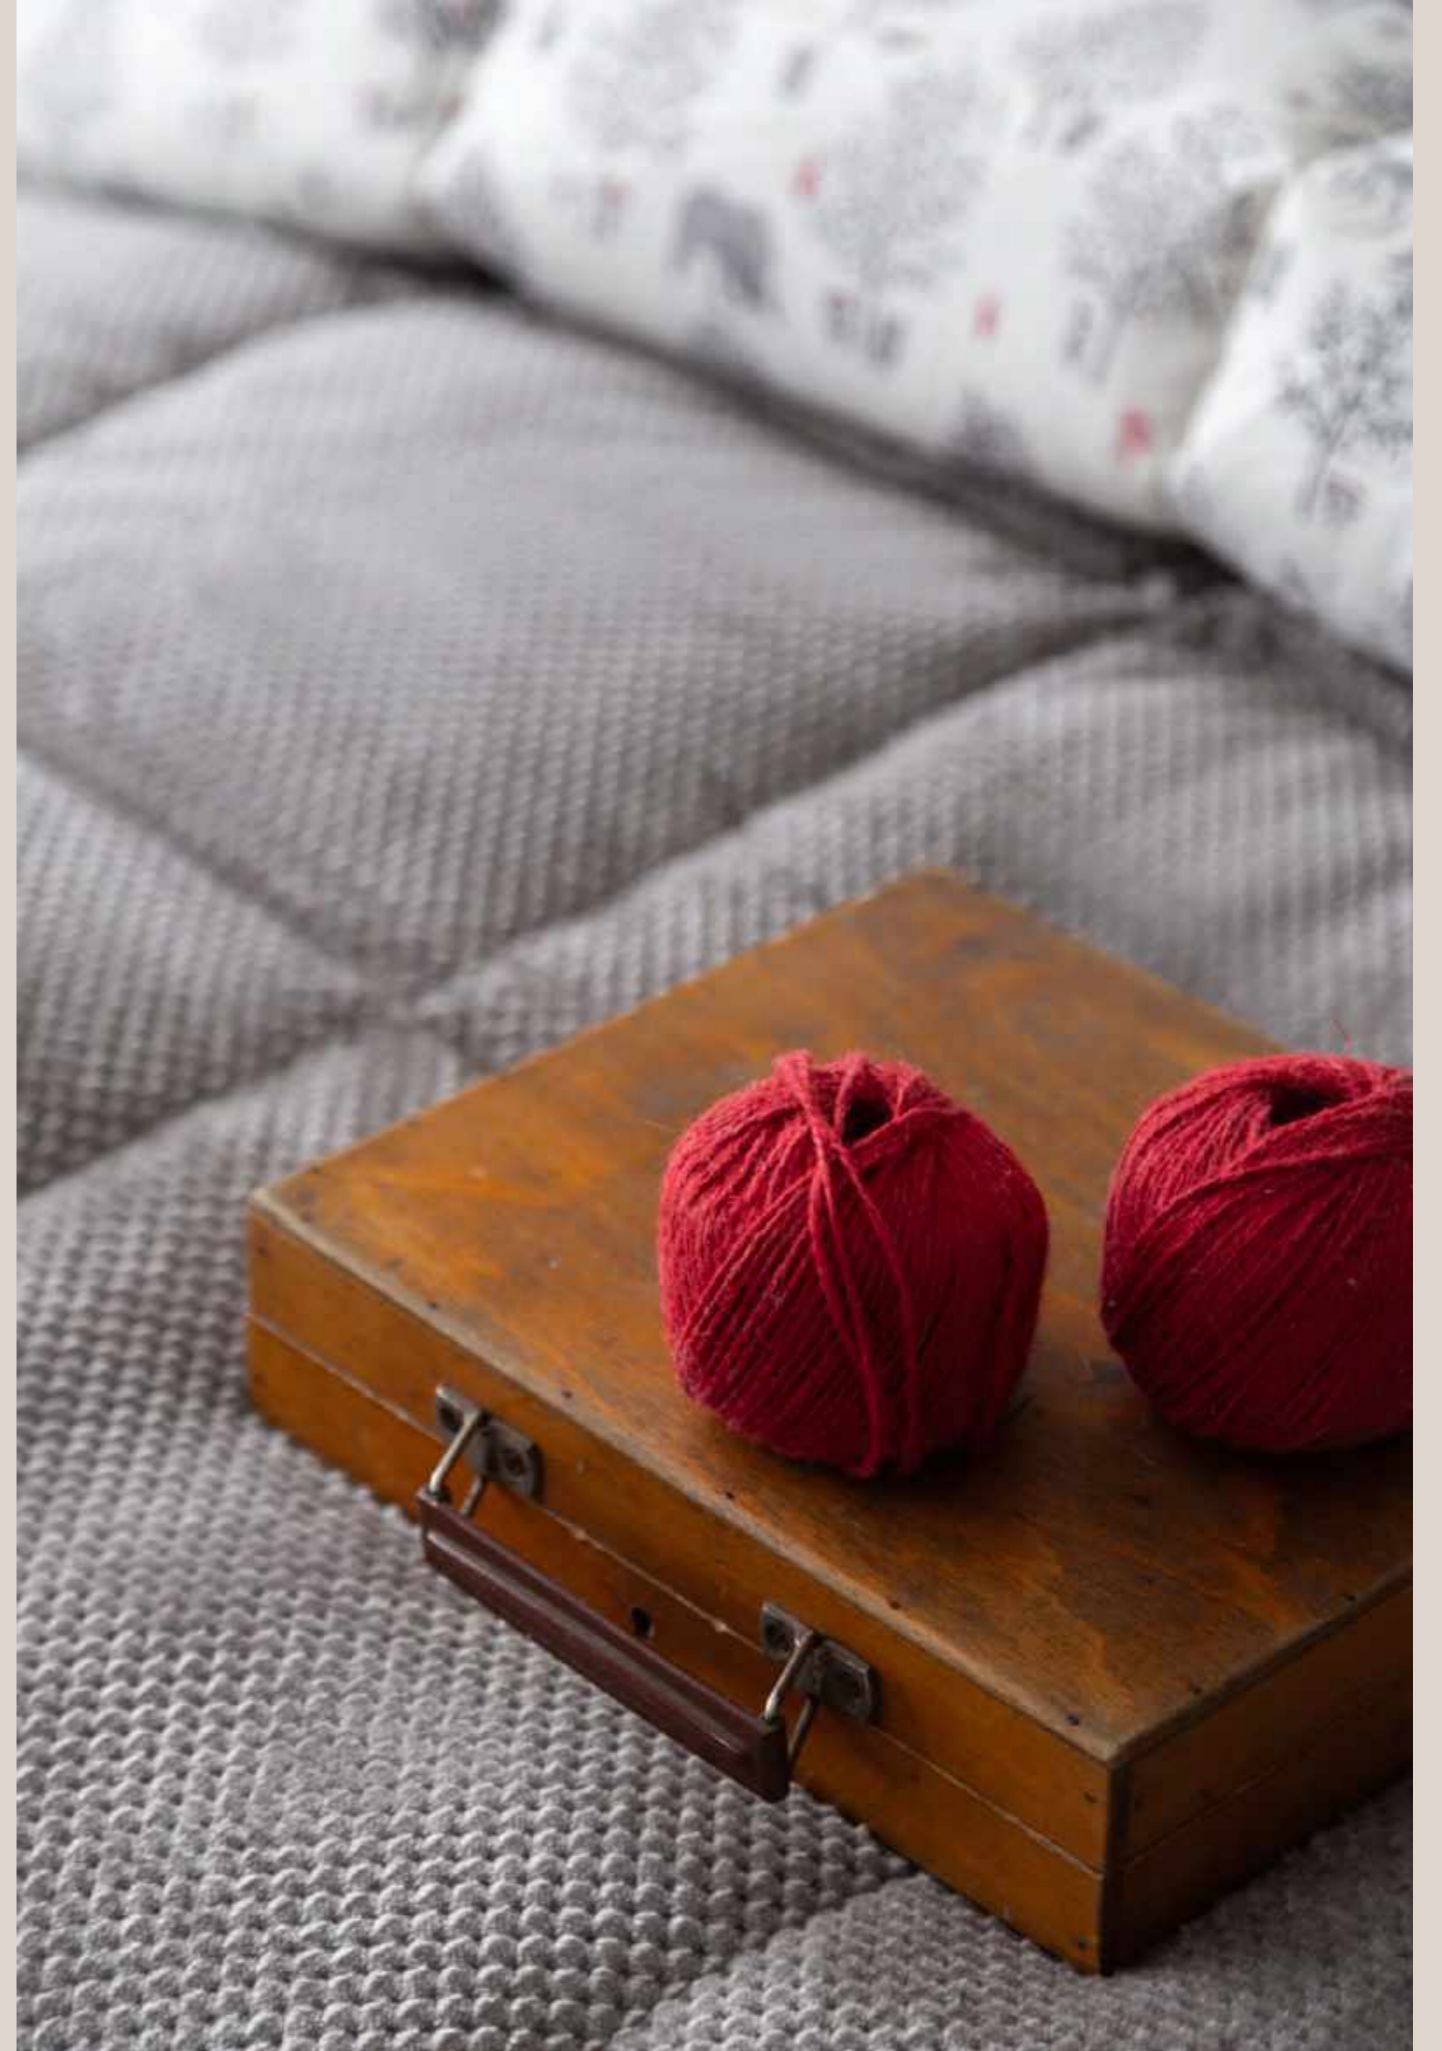

SOFTLY
by
APRICITAS

SOME JOYS NEVER
GET OLD.

Bazı zevkler asla eskimez.